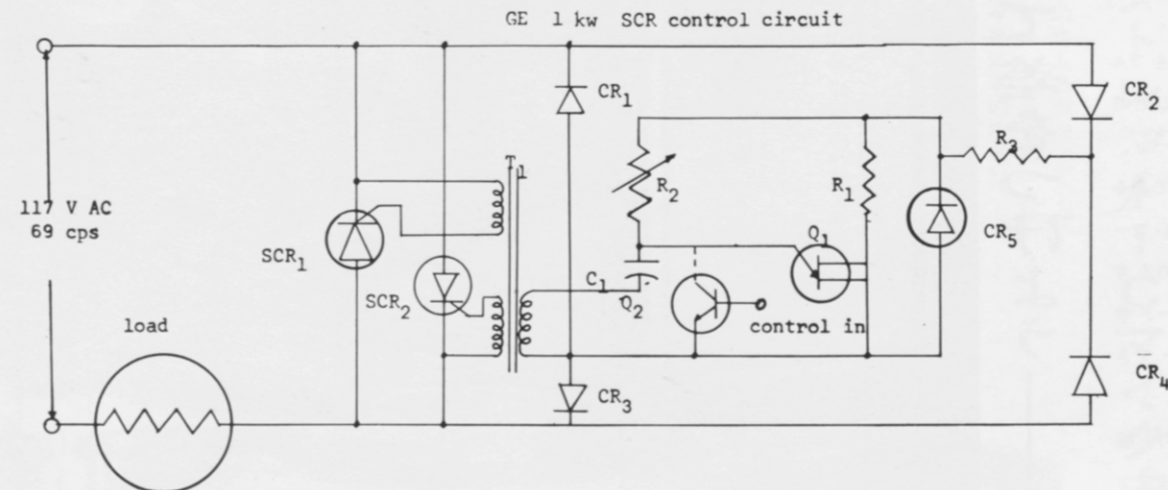

in Z: 250 , 1v RMS
out Z: 10k , 1v RMS
supply: +9v, -4.5v,
-9v dc
sum-integ range:
10ms - 25 sec

Performance Equipment (from David Rosenboom's Studio)

Repeat for each channel ...

R_1 = 390
 R_2 = 100,000 Linear pot
 R_3 = 3300 5 watt
 C_1 = 0.2 mfd
 SCR_1, SCR_2 = GE 2N685